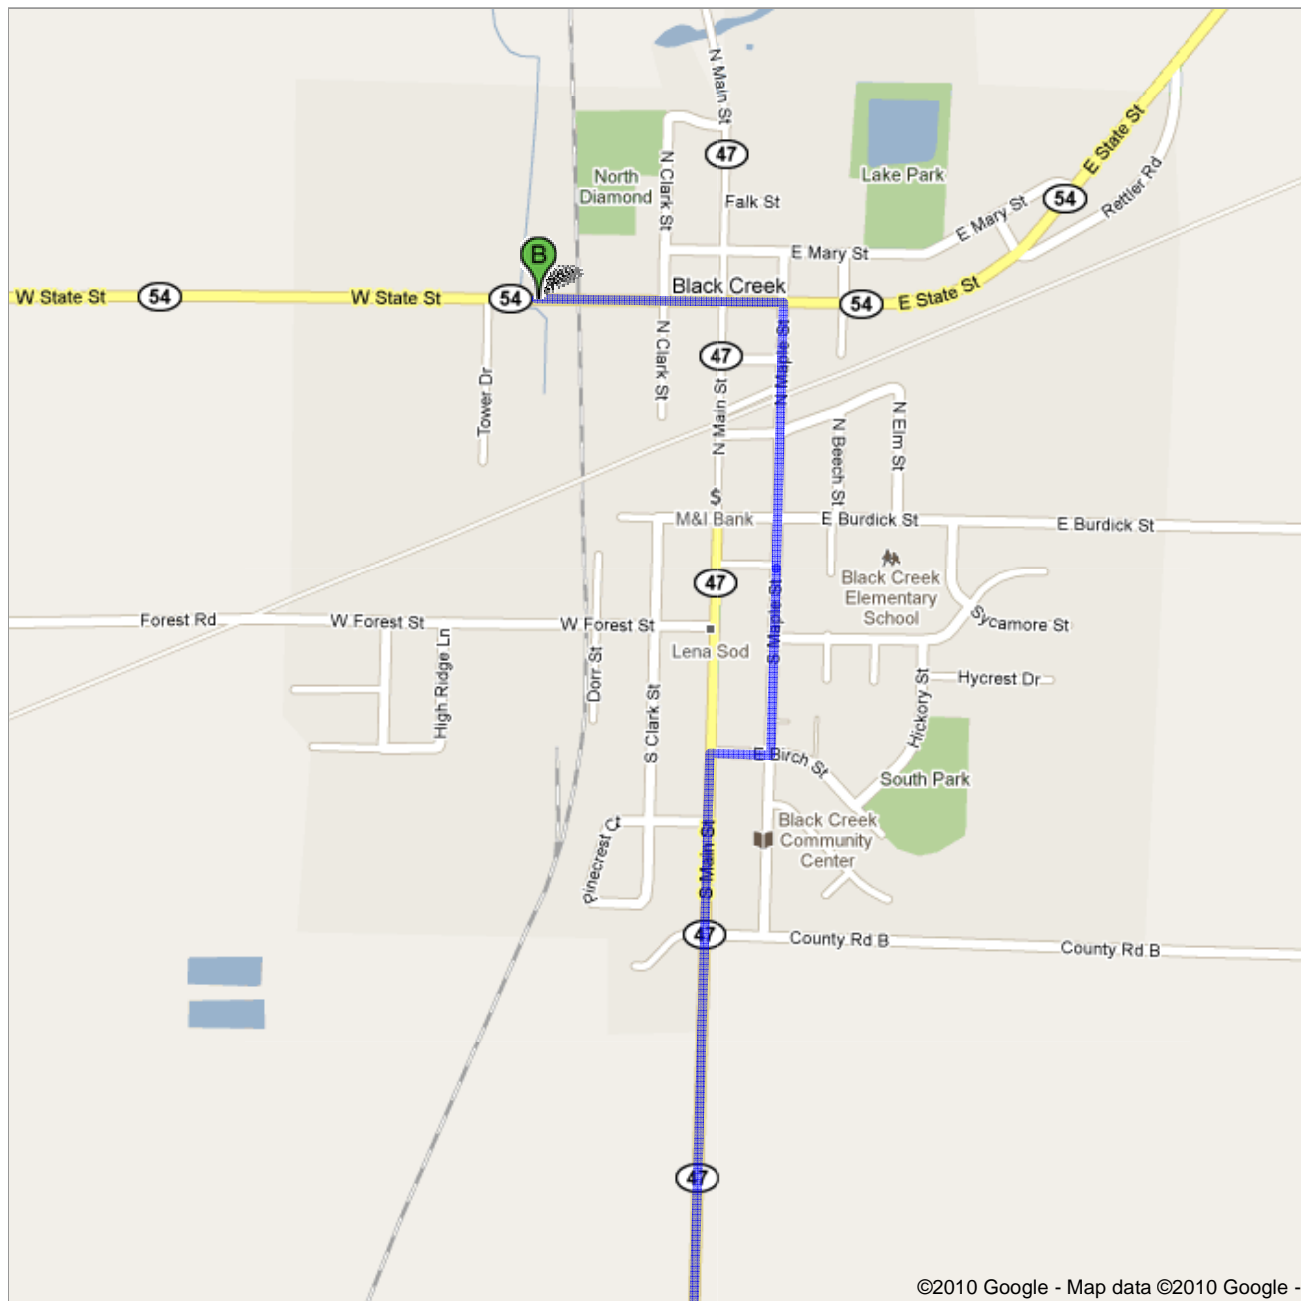

Directions to 404 W State St, Black Creek, WI 54106
16.0 mi – about 25 mins

Save trees. Go green!
 Download Google Maps on your phone at google.com/gmm

©2010 Google - Map data ©2010 Google -

 Appleton, WI

1. Head **west** on **W College Ave** toward **N Richmond St** go 59 ft
total 59 ft

 2. Take the 1st **right** onto **WI-47 N/N Richmond St** go 15.1 mi
total 15.1 mi
Continue to follow WI-47 N
About 21 mins

 3. Turn **right** at **E Birch St** go 361 ft
total 15.2 mi

 4. Take the 1st **left** onto **S Maple St** go 0.5 mi
total 15.7 mi
About 2 mins

 5. Turn **left** at **E State St** go 0.3 mi
total 16.0 mi
Destination will be on the right
About 2 mins

 404 W State St, Black Creek, WI 54106

These directions are for planning purposes only. You may find that construction projects, traffic, weather, or other events may cause conditions to differ from the map results, and you should plan your route accordingly. You must obey all signs or notices regarding your route.